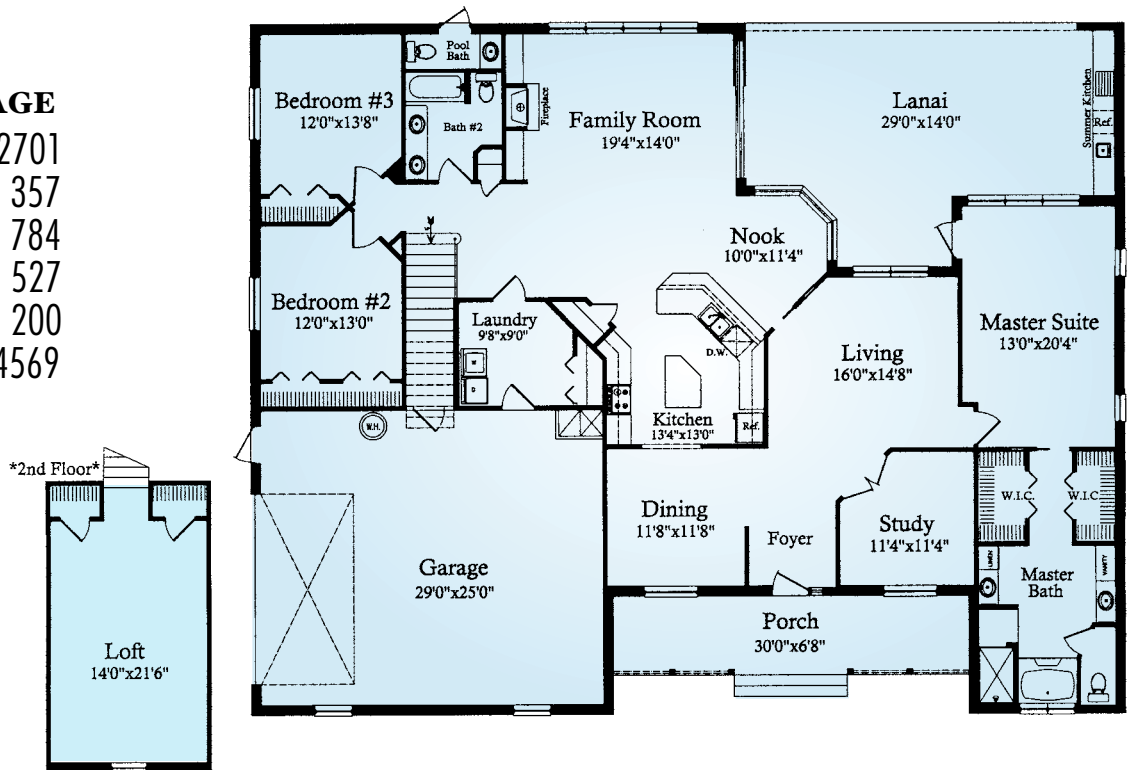

THE MEADOWS

SQUARE FOOTAGE

1st Floor Total:	2701
2nd Floor Living:	357
Garage:	784
Lanai:	527
Porch:	200
Total:	4569

OFFICE: (352) 624-1983 SALES CENTER: (352) 624-3949
www.owenconstruction.com

© Copyright Owen Construction

Renderings are artists conceptions and may vary from actual plans.