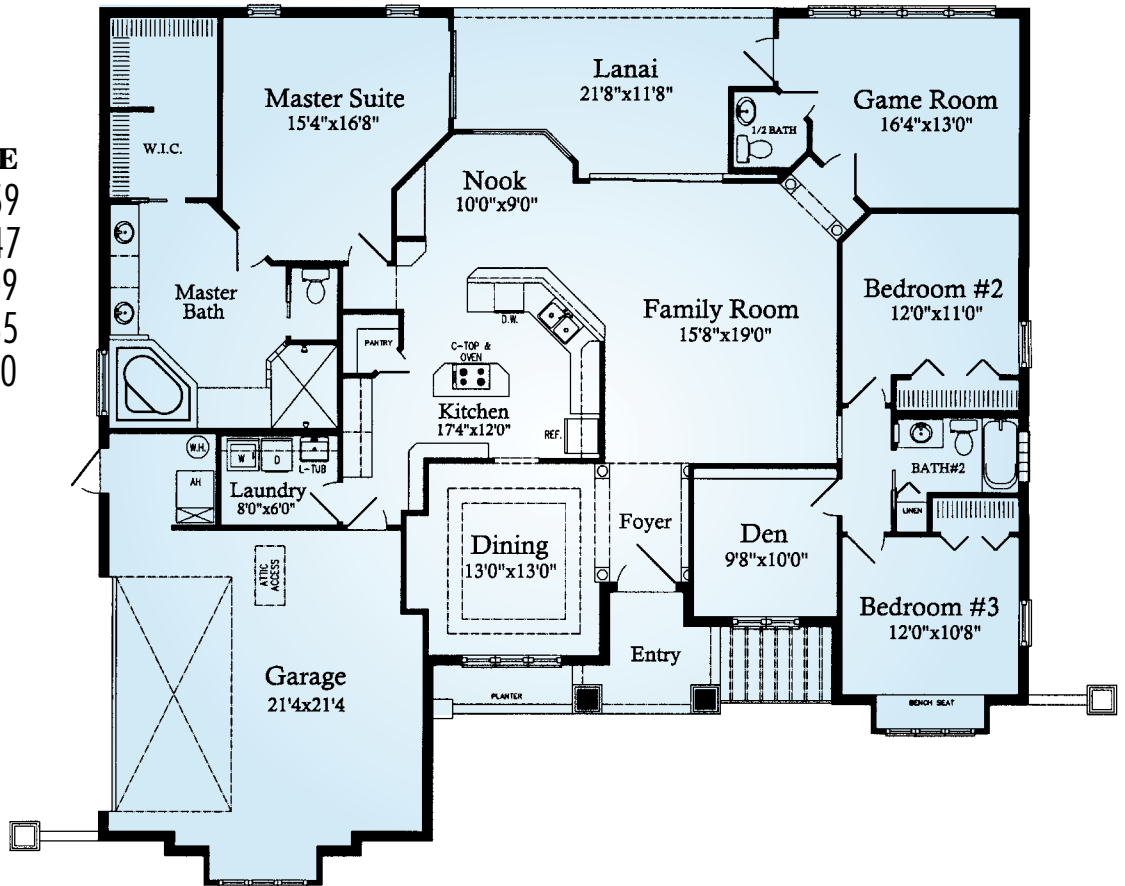

IVY'S COTTAGE

SQUARE FOOTAGE

Living:	2359
Garage:	547
Lanai:	209
Entry:	65
Total:	3180

OFFICE: (352) 624-1983 SALES CENTER: (352) 624-3949
www.owenconstruction.com

© Copyright Owen Construction

Renderings are artists conceptions and may vary from actual plans.