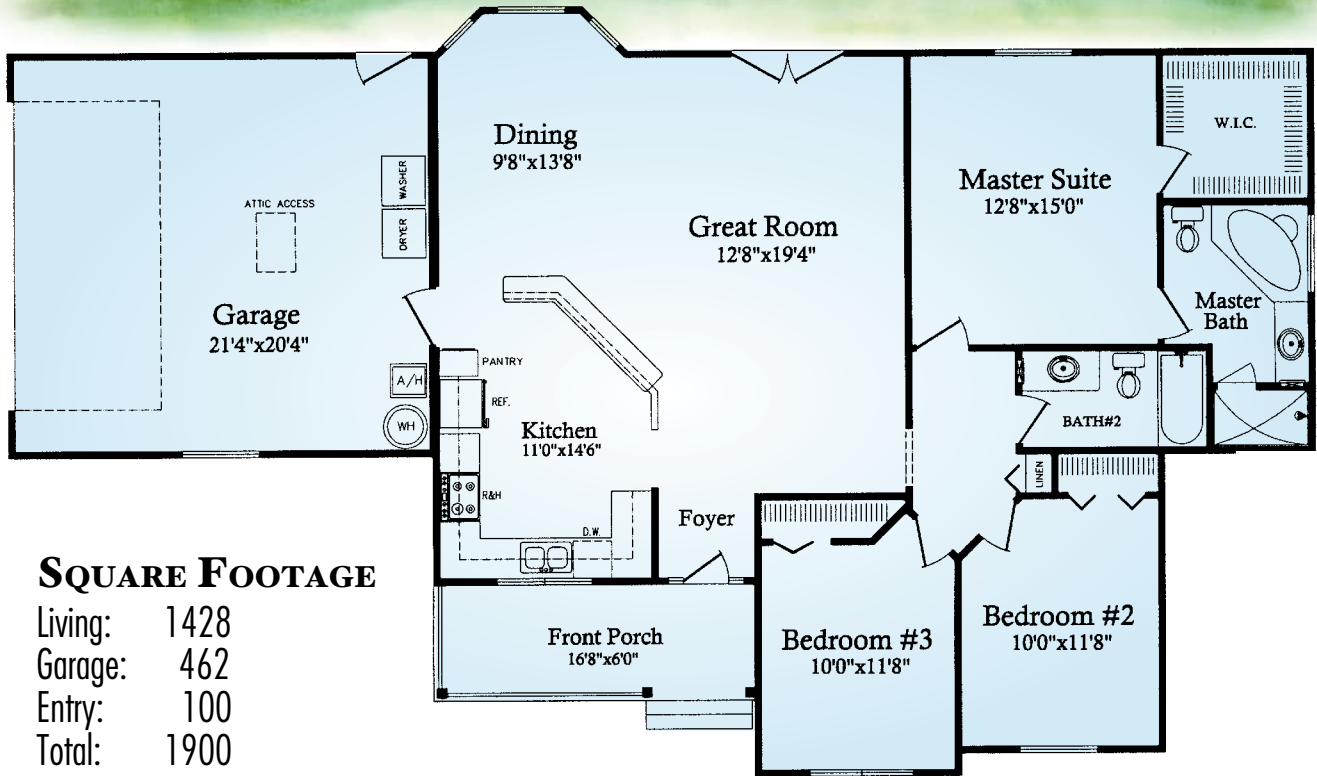

BISCAYNE

SQUARE FOOTAGE

Living:	1428
Garage:	462
Entry:	100
Total:	1900

OFFICE: (352) 624-1983 SALES CENTER: (352) 624-3949
www.owenconstruction.com

© Copyright Owen Construction

Renderings are artists conceptions and may vary from actual plans.